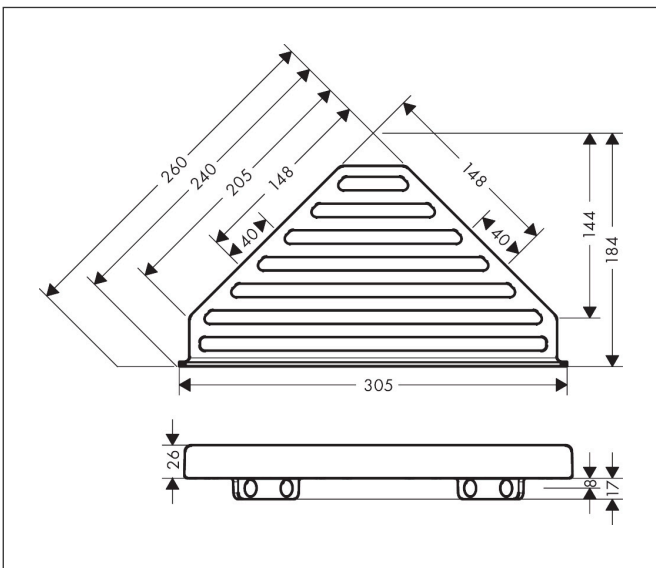

Brand hansgrohe
 Art. Name **AddStoris Q** Corner basket
 Art. Nr. 41741340
 Surface Brushed Black Chrome

reddot winner 2021

Product picture

Features

- wall-mounted
- holder material: metal
- with mounting material
- concealed fastening
- drilling distance: 40 mm
- diameter drill hole: 6 mm
- can be used additional as a shelf

Drawing

Technology