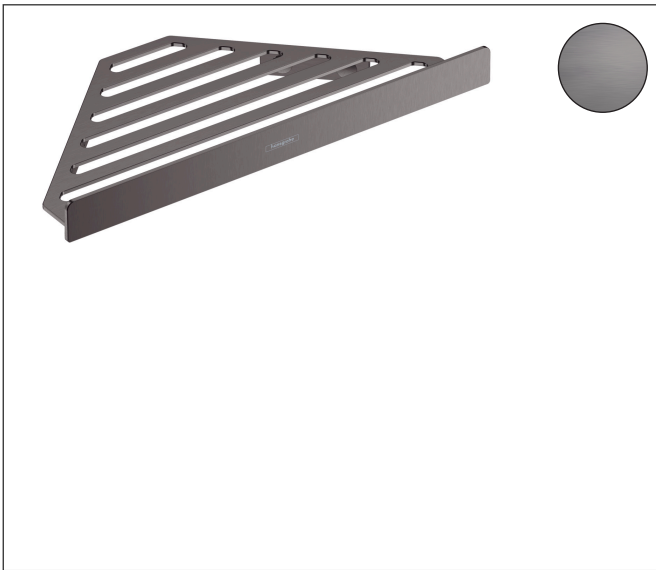

Brand hansgrohe
 Art. Name **AddStoris Q** Corner basket
 Art. Nr. 41741340
 Surface Brushed Black Chrome

reddot winner 2021

Product picture

Features

- wall-mounted
- holder material: metal
- with mounting material
- concealed fastening
- drilling distance: 40 mm
- diameter drill hole: 6 mm
- can be used additional as a shelf